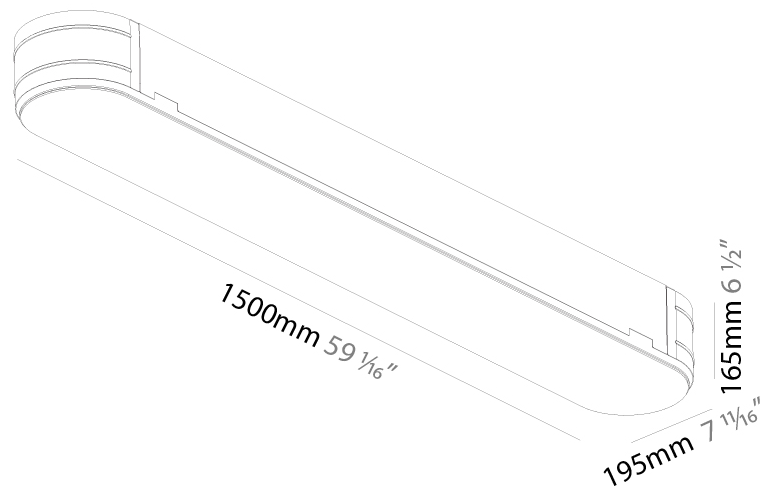

GENERAL

Series: Smoothy
Subseries: Smoothline
Brand: Prolicht
Division: Architectural
Mounting Type: Trimless
Mounting Location: Ceiling
Subcategory: Ambient

PHYSICAL

Shape: Oval
Length (mm): 1500
Length (in): 59 1/16
Width (mm): 195
Width (in): 7 11/16
Depth (mm): 165
Depth (in): 6 1/2
Ceiling Thickness (mm): 10 / 12.5 / 15 / 25 / 30
Ceiling Thickness (in): 3/8 or 1/2 or 9/16 or 1 or 1 3/16
Min. Recessing Depth (mm): 180
Min. Recessing Depth (in): 7 1/16
Light Distribution: Direct
Weight (kg): 9.4
Weight (lbs): 20.68
Diffuser: PMMA - Opal
Fixture Material: Extruded Aluminum / Steel
Cut-out Measurements: 1535mm / 60 7/16" x 230mm / 9 1/16"
Upon Request: Unique Sizes Unique Ceiling Thickness Unique Mounting Depth Spot Inserts

ELECTRICAL

Lamp Type: LED (Zhaga Standard)
Input Wattage (W): 52.5
Total Output Wattage (W): 45
Dimming: Tri-Mode (Non-Dimming and Phase Dimming (120Vac only) and 0-10V Dimming)
Driver Included: Yes
Driver Location: Integrated
Driver Type: Constant Current - Universal
Driver Class: Class 2
Input Voltage (V): 120 - 277
Constant Current (MA): 500

LED

Color Temperature (*K): 3000 / 3500 / 4000
Max. Delivered Lumen (lm): 3890 / 4194 / 4280
CRI: >80 CRI
Lamp Life (hrs): 50000
Upon Request: RGB-W Tunable White Special Color Temperature CRI90

OPTICAL

RATINGS AND CERTIFICATIONS

Certified By: Certified for North American Standards
IP rating: IP20

PROJECT
TYPE
SPECIFIER
QUANTITY
DATE

1535mm x 230mm
60 7/16" x 9 1/16"

10 | 12 1/2 | 15 | 25 | 30mm
3/8" | 1/2" | 9/16" | 1" | 1 3/16"